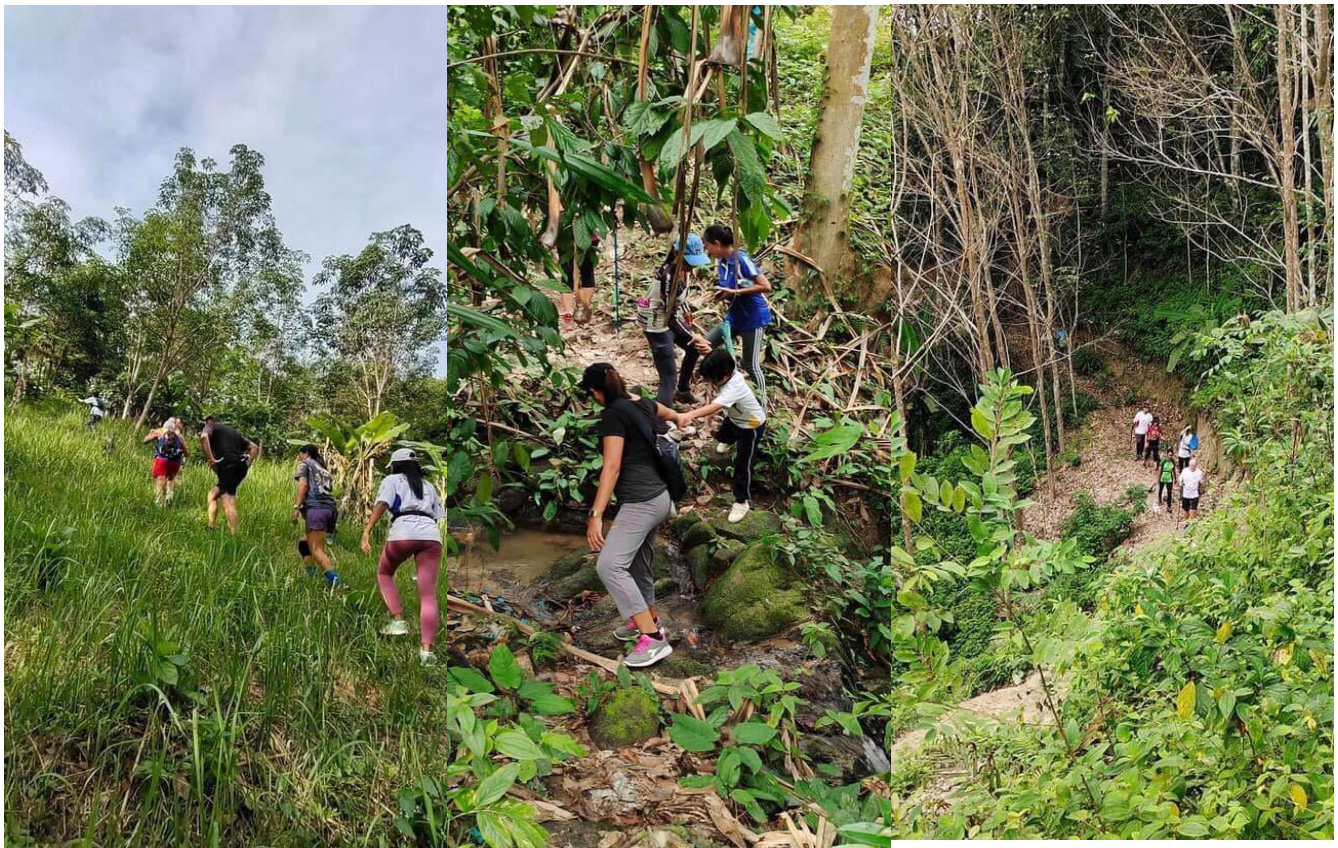

## SCRIBE REPORT RUN 1802

Saturday November 21, 2020

Hares: Gorgeous, Lucky Lek, Fungus, Not Cleaver

[phuket-hhh.com](http://phuket-hhh.com)

Today's run was a bit long which earned a Hash Shit but the the real judges -- the runners themselves -- came in with high-fives thanking the hares for the fantastic trails making up today's run, several of which were new to all. Several runners claimed today the best run of the year, and maybe of all time. Sometimes Hash Shit is worthwhile.

Getting to the laager put some drivers into several loops around the reservoir because the hares had made a critical **HHH** sign visible only after the turn. Not to be outdone the next **HHH** was hung in a bush under draping leaves sending people up a long dead-end road. The hares received lots of phone calls today speaking in not-so-polite terms.

Today's Steward was no less than *dangerous* Secret Agent Dick Gobbler who proceeded to put the circle on edge as he attempted to build a 3-level human pyramid. Knowing how legs can break doing this the yelling from the onlookers stopped the stunt at a

Irish Man / Rainbow's End

Big Tree / Big Man

Invisible Man Needs Help!

With the circle starting late because the run having been over long, and darkness arriving early as it does this time of year GM Wilma dispatched his duties in quick order. A Virgin was icily welcomed, a Hasher from Chiang Mai welcomed, Announcements made and Hash Shit coaxed out of the circle enough times for Murkury to award Hash Shit to Gorgeous.